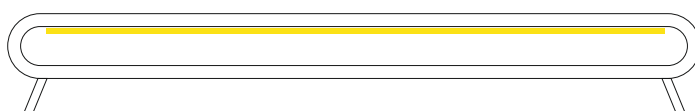

SMART LED

LED-RIBA DIRECT SIGNS RGB CCT